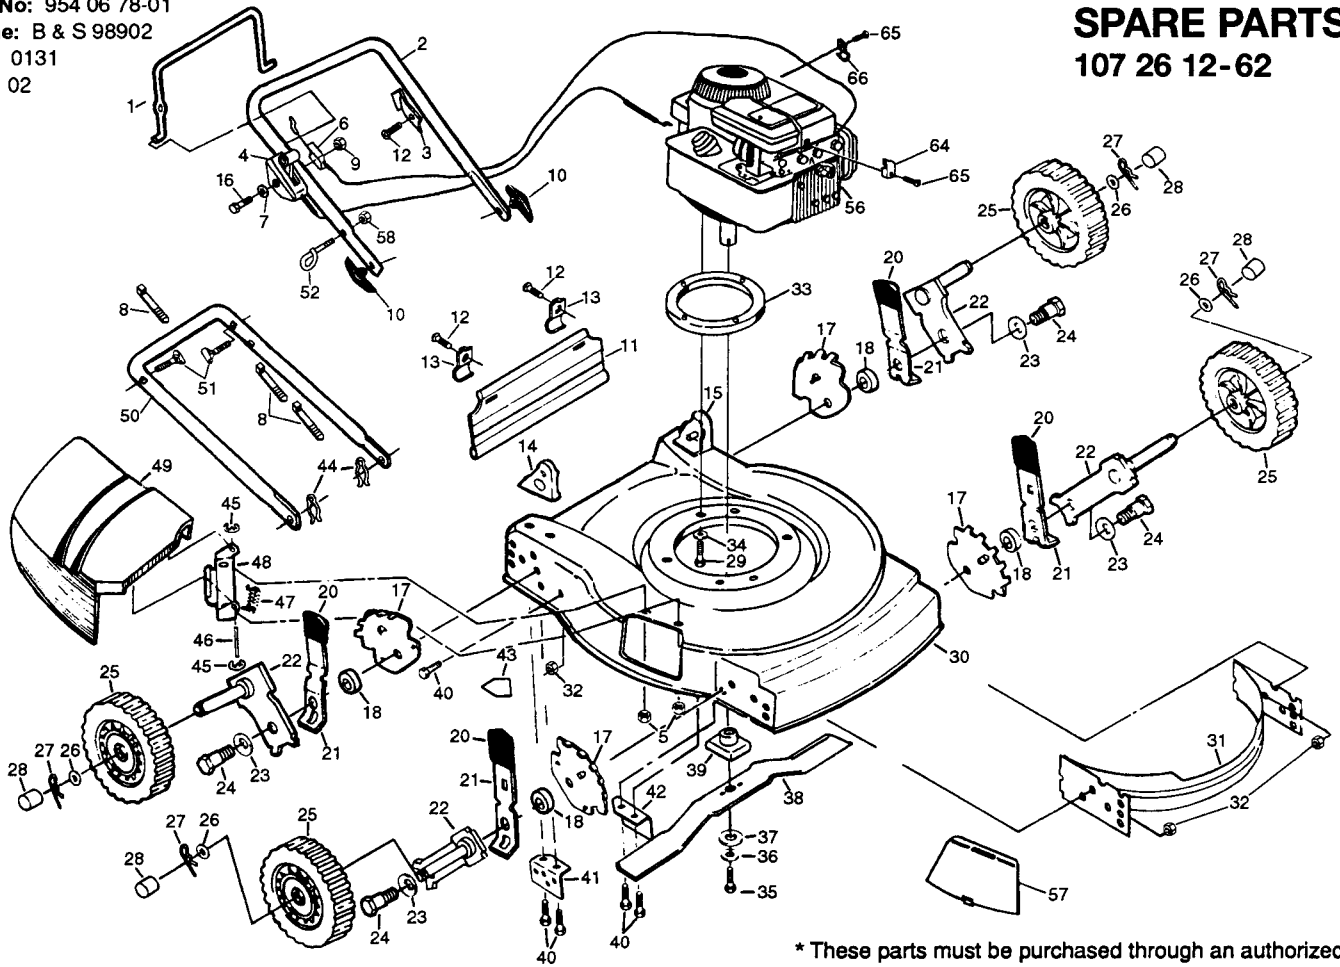

Prod.No: 954 06 78-01
 Engine: B & S 98902
 Type: 0131
 Trim: 02

SPARE PARTS 107 26 12-62

* These parts must be purchased through an authorized Briggs and Stratton dealer.

Key No.	Part No.	Description
1	5321316-96	Control Bar
2	5321254-22	Upper Handle
3	5321251-62	Up-Stop Bracket
4	5328514-62	Throttle Control
5	8736804-00	Locknut 1/4-20
6	5321308-61	Engine Zone Control Cable
7	5320857-23	Washer
8	5320664-26	Wire Tie
9	8736804-00	Locknut 1/4-20
10	5321363-76	Handle Knob
11	5327512-28	Rear Skirt
12	8170210-08	Hex Wsh. Head Screw #10-24 x 1/2
13	5321252-07	Skirt Bracket
14	5321404-65	Handle Bracket Assembly (Right)
15	5321404-66	Handle Bracket Assembly (Left)
16	5320856-92	Machine Screw 1/4-20 x 2-1/8
17	5321399-01	Wheel Adjusting Bracket
18	5320849-20	Spacer
20	5320878-77	Selector Knob
21	5321251-68	Selector Spring
22	5321251-72	Axle Arm Assembly
23	5320623-35	Belleville Washer
24	5320849-21	Shoulder Bolt
25	5327002-63	Wheel and Tire Assembly
26	5320521-60	Washer
27	5320851-79	Retainer Clip
28	5328000-90	Hubcap
29	5328509-99	Hex Head Thread Rolling Screw 3/8-16 x 1
30	5327025-77	Lawn Mower Housing Kit (Incl. Key# 31, 43)
31	5321397-90	Front Baffle
32	8736806-00	Locknut 3/8-16
33	5327013-13	Engine Spacer
34	5320539-98	Washer