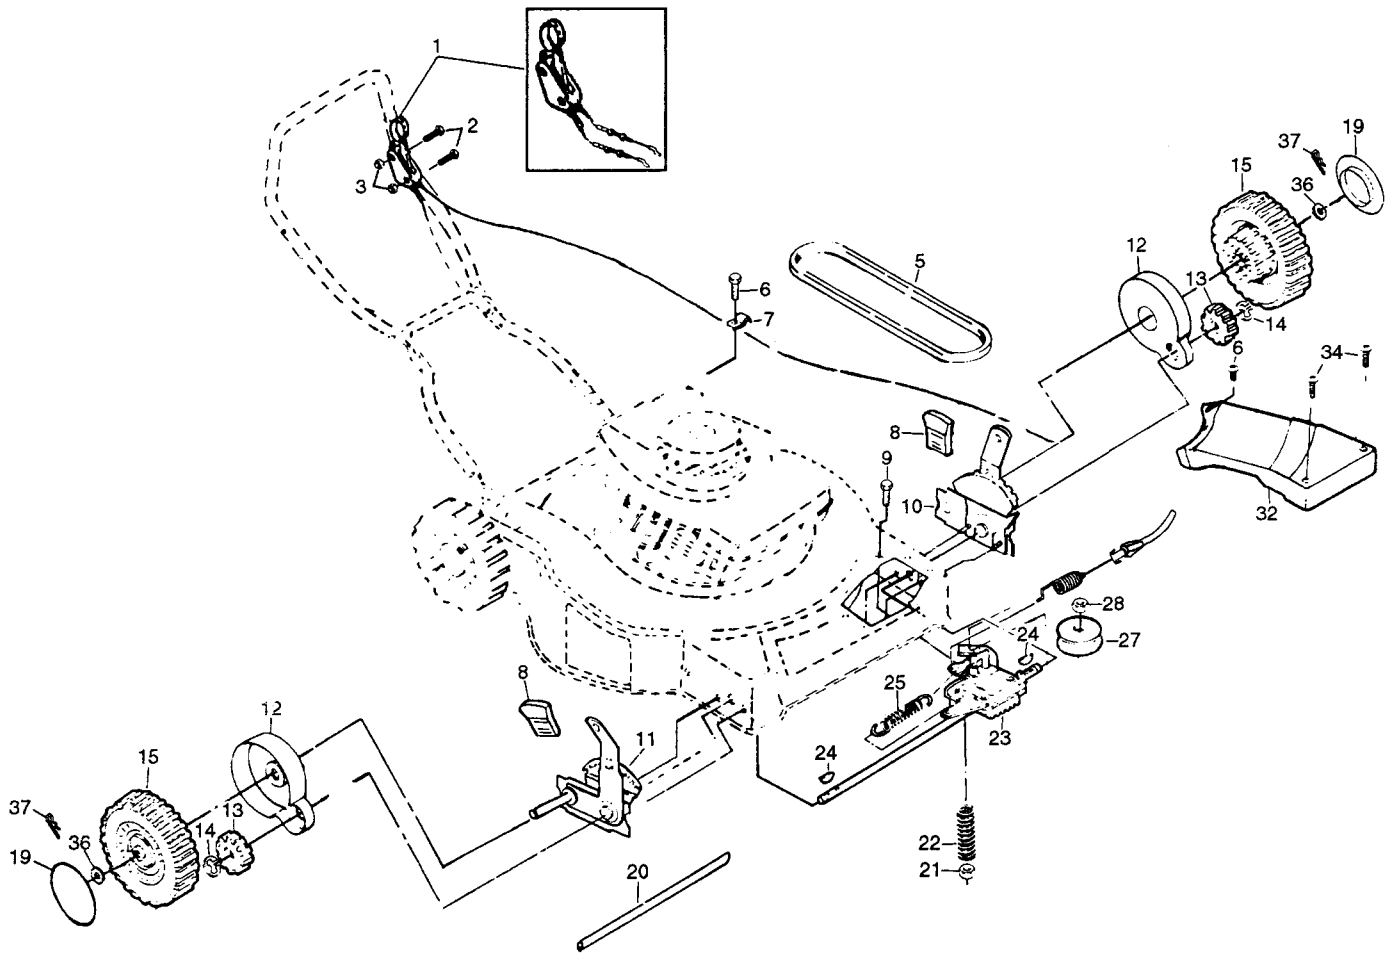

## SPARE PARTS 107 25 39-65

\*These Parts must be purchased through an authorized Briggs & Stratton Dealer.

Available Accessories not included with mower:

-- GCK5000 Grass Catcher

Key No.	Part No.	Description
1	5321325-70	Control Bar
2	5321297-14	Handle Grip
3	5321414-32	Upper Handle
7	5321363-76	Handle Knob
8	8736804-00	Locknut 1/4-20
9	5320664-26	Wire Ties
11	5321320-01	Rope Guide
12	5320857-23	Washer 9/32 - 5/8 x 1/16
13	5327004-17	Throttle Control
14	5320860-55	Screw
15	5321254-25	Lower Handle
16	5321319-59	Handle Bolt 5/16-18 x 1-3/4
17	5320517-93	Hairpin Cotter
25	8120000-14	E-Ring
26	5320875-90	Hinge Rod
27	5320875-89	Torsion Spring
28	5320875-93	Housing Bracket Assembly
29	5327501-49	Discharge Guard
30	5320774-00	Hubcap
33	5321114-33	Wheel & Tire Assembly
34	5320849-21	Shoulder Bolt 3/8-16
35	5320623-35	Belleville Washer 1/2
36	5321251-72	Axle Arm Assembly
37	5320878-77	Selector Knob
38	5321251-68	Selector Spring
40	5320849-20	Spacer
41	5321399-01	Wheel Adjusting Bracket
43	5321404-66	Handle Bracket Assembly (Left)
44	5321404-65	Handle Bracket Assembly (Right)
45	5327005-34	Lawn Mower Housing (Incl. Ref. #63, 74)
46	5320592-89	Washer
47	5320551-87	Self Tapping Screw 5/16-18 x 3/4

Key No.	Part No.	Description
1	5327006-15	Dual Head Cable Control Assembly
2	5327500-29	Pan Head Machine Screw 1/4-20 x 2-3/16
3	5320691-80	Locknut
5	5320836-91	V-Belt
6	8170210-08	Hex Washer Head Screw #10-24 x 1/2
7	5320879-30	Clip Guide (Housing)
8	5320878-77	Selector Knob
9	8747604-44	Hex Head Bolt 1/4-20 x 2
10	5328510-32	Wheel Adjuster Assembly (Left)
11	5328510-31	Wheel Adjuster Assembly (Right)
12	5320764-01	Dust Cover
13	5320745-07	Pinion
14	8120000-03	E-Ring
15	5328509-86	Wheel & Tire Assembly
19	5320774-00	Hubcap
20	5320860-12	Drive Shaft Cover