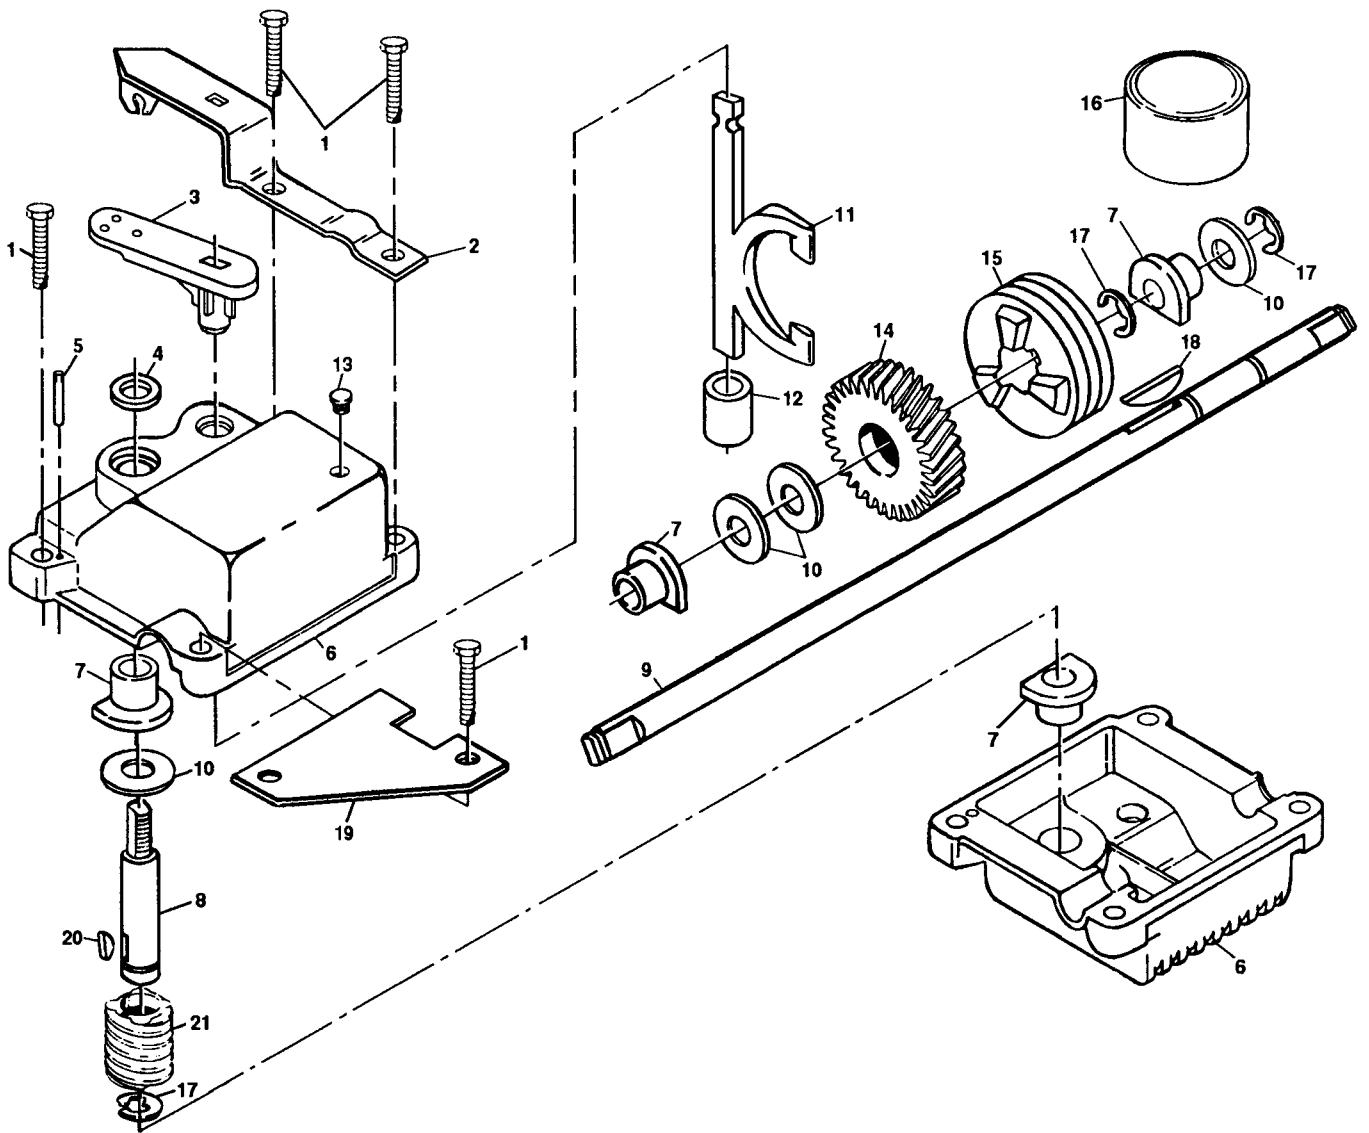

Key No.	Part No.	Description
1	8174904-16	Tapping Screw 1/4-20 x 1-1/4
2	5321402-69	Engagement Bracket
3	5321370-53	Shifter
4	5320570-72	Seal
5	5327027-10	Grooved Pin 1/8 x 5/8
6	5320483-73	Gear Case Halves Kit (Includes Key Nos. 4, 5, and 7)
7	5320778-81	Bearing
8	5321314-81	Worm Shaft
9	5327504-36	Drive Shaft
10	5320570-79	Hardened Washer
11	5321314-84	Clutch Yoke
12	5327003-43	Bushing

Key No.	Part No.	Description
13	5320864-47	Plug
14	5320836-59	Helical Gear
15	5327504-36	Clutch Jaw
16	5327503-55	Grease
17	8120000-03	E-Ring
18	5328508-48	Hi-Pro Key
19	5321254-41	Spring Bracket
20	5320656-92	Woodruff Key #3
21	5320836-80	Worm Gear

NOTE: All component dimensions given in U.S. inches
1 inch = 25.4 mm

NOTE: To reseal housing halves use Loctite