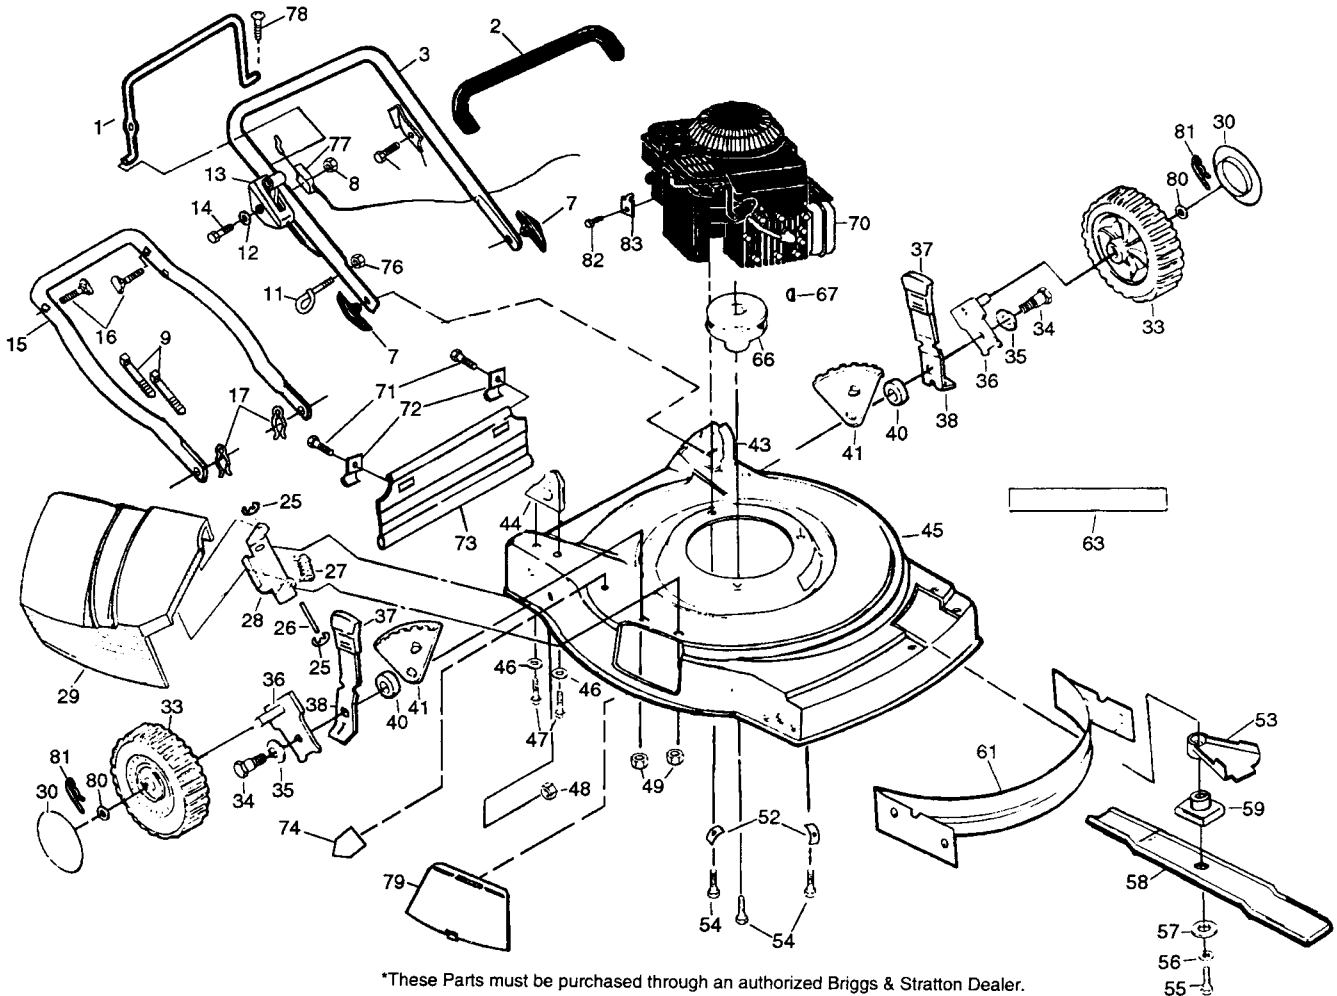

## SPARE PARTS 107 25 39-65

\*These Parts must be purchased through an authorized Briggs & Stratton Dealer.

Available Accessories not included with mower:

-- GCK5000 Grass Catcher

Key No.	Part No.	Description
1	5321325-70	Control Bar
2	5321297-14	Handle Grip
3	5321414-32	Upper Handle
7	5321363-76	Handle Knob
8	8736804-00	Locknut 1/4-20
9	5320664-26	Wire Ties
11	5321320-01	Rope Guide
12	5320857-23	Washer 9/32 - 5/8 x 1/16
13	5327004-17	Throttle Control
14	5320860-55	Screw
15	5321254-25	Lower Handle
16	5321319-59	Handle Bolt 5/16-18 x 1-3/4
17	5320517-93	Hairpin Cotter
25	8120000-14	E-Ring
26	5320875-90	Hinge Rod
27	5320875-89	Torsion Spring
28	5320875-93	Housing Bracket Assembly
29	5327501-49	Discharge Guard
30	5320774-00	Hubcap
33	5321114-33	Wheel & Tire Assembly
34	5320849-21	Shoulder Bolt 3/8-16
35	5320623-35	Belleville Washer 1/2
36	5321251-72	Axle Arm Assembly
37	5320878-77	Selector Knob
38	5321251-68	Selector Spring
40	5320849-20	Spacer
41	5321399-01	Wheel Adjusting Bracket
43	5321404-66	Handle Bracket Assembly (Left)
44	5321404-65	Handle Bracket Assembly (Right)
45	5327005-34	Lawn Mower Housing (Incl. Ref. #63, 74)
46	5320592-89	Washer
47	5320551-87	Self Tapping Screw 5/16-18 x 3/4

Key No.	Part No.	Description
1	5327006-15	Dual Head Cable Control Assembly
2	5327500-29	Pan Head Machine Screw 1/4-20 x 2-3/16
3	5320691-80	Locknut
5	5320836-91	V-Belt
6	8170210-08	Hex Washer Head Screw #10-24 x 1/2
7	5320879-30	Clip Guide (Housing)
8	5320878-77	Selector Knob
9	8747604-44	Hex Head Bolt 1/4-20 x 2
10	5328510-32	Wheel Adjuster Assembly (Left)
11	5328510-31	Wheel Adjuster Assembly (Right)
12	5320764-01	Dust Cover
13	5320745-07	Pinion
14	8120000-03	E-Ring
15	5328509-86	Wheel & Tire Assembly
19	5320774-00	Hubcap
20	5320860-12	Drive Shaft Cover