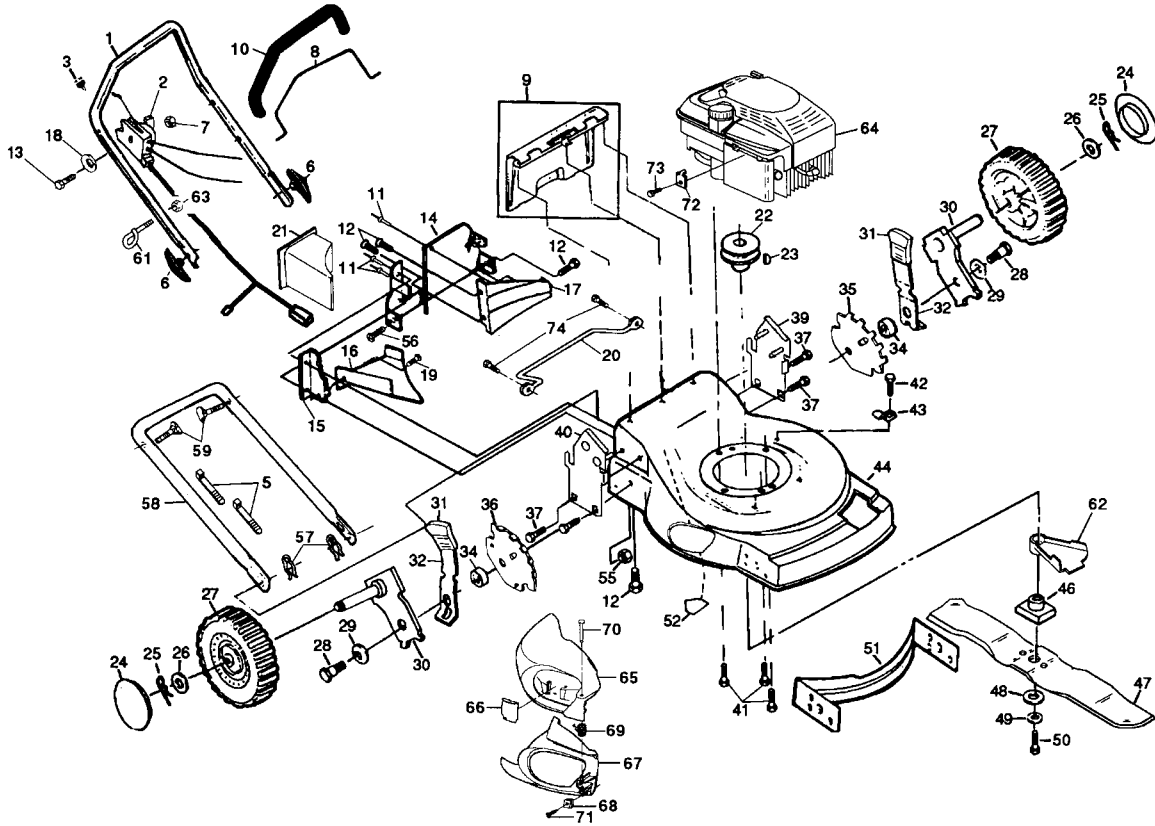

Prod.No: 954 07 07-01

Engine: B & S 128807 Type: 1525 Trim: 21

SPAREPARTS

107 26 55-61

*These parts must be purchased through an authorized Briggs & Stratton dealer.

Key No.	Part No.	Description	Key No.	Part No.	Description
1	532 14 89-44	Upper Handle	39	532 14 89-42	Handle Bracket Assembly (Left)
2	532 14 70-41	Engine Control	40	532 14 89-43	Handle Bracket Assembly (Right)
3	516 84 46-00	key, Molded, Generic	41	532 85 09-98	Hex Head Thread Rolling Screw 3/8-16 x 1-1/8
5	532 06 64-26	Wire Tie	42	817 02 10-08	Hex Washer Head Screw #10-24 x 1/2
6	532 13 63-76	Handle Knob	43	532 08 79-30	Guide Clip
7	873 68 04-00	Locknut 1/4-20	44	532 14 78-58	Lawn Mower Housing (Incl. Key #14, 15, 51 & 52)
8	532 14 57-94	Control Bar	46	532 85 15-14	Blade Adapter
9	532 14 76-15	Rear Door Kit	47	532 14 11-14	Blade 22"
10	532 85 07-24	Handle Grip	48	532 85 10-74	Hardened Washer
11	532 12 84-15	Pop Rivets	49	532 85 02-63	Helical Washer 3/8-24 x 1-3/8 Grd. 8
12	532 05 45-83	Hex Tapping Screw 1/4-20 x 1/2	50	532 85 10-84	Hex Head Machine Screw 3/8-24 x 1-3/8 Grd. 8
13	532 14 49-29	Screw	51	532 14 89-02	Front Baffle
14	532 14 89-45	Back Plate	52	532 14 54-94	Danger Decal
15	532 13 88-60	Side Baffle	55	873 68 06-00	Locknut 3/8-16
16	532 12 53-76	Discharge Baffle	56	532 08 86-52	Hinge Screw
17	532 14 89-41	Rear Baffle	57	532 05 17-93	Hairpin Cotter
18	532 08 57-23	Flat Washer	58	532 12 54-25	Lower Handle
19	532 08 63-44	Screw	59	532 13 19-59	Handle Bolt
20	532 14 76-25	Foot Guard	61	532 13 20-01	Rope Guide
21	532 12 53-68	Mulcher Plug	62	532 13 22-31	Debris Shield
22	532 08 45-96	Engine Pulley	63	073 51 04-00	Hex Nut
23	532 08 76-77	Hi-Pro Key #505	64	532 14 62-95	Engine - Briggs & Stratton Model No. 128807 *
24	532 80 05-44	Hubcap	65	532 70 14-58	Door
25	532 08 51-79	Retainer Clip	66	532 14 65-95	Door Latch
26	532 05 21-60	Washer	67	532 70 28-07	Side Discharge Guard *
27	532 80 03-90	Wheel & Tire Assembly	68	532 14 18-39	Speed Nut
28	532 14 27-48	Shoulder Bolt 3/8-16	69	532 70 28-08	Hinge Spring
29	532 06 23-35	Belleville Washer	70	532 70 28-09	Hinge Rod
30	532 12 50-79	Axle Arm Assembly	71	532 14 18-41	Screw
31	532 13 28-00	Selector Knob	72	532 21 31-46	Cable Clamp
32	532 12 50-66	Selector Spring	73	532 08 38-16	Screw
34	532 08 49-20	Spacer	74	532 14 66-94	Screw
35	532 14 78-52	Wheel Adjusting Bracket (Left)	---	532 14 21-59	Decal
36	532 14 78-51	Wheel Adjusting Bracket (Right)	---	532 14 89-79	Operator's Manual (Euro)
37	532 05 51-87	Thread Cutting Screw 5/16-18 x 3/4	---	532 14 89-80	Operator's Manual (Scan)