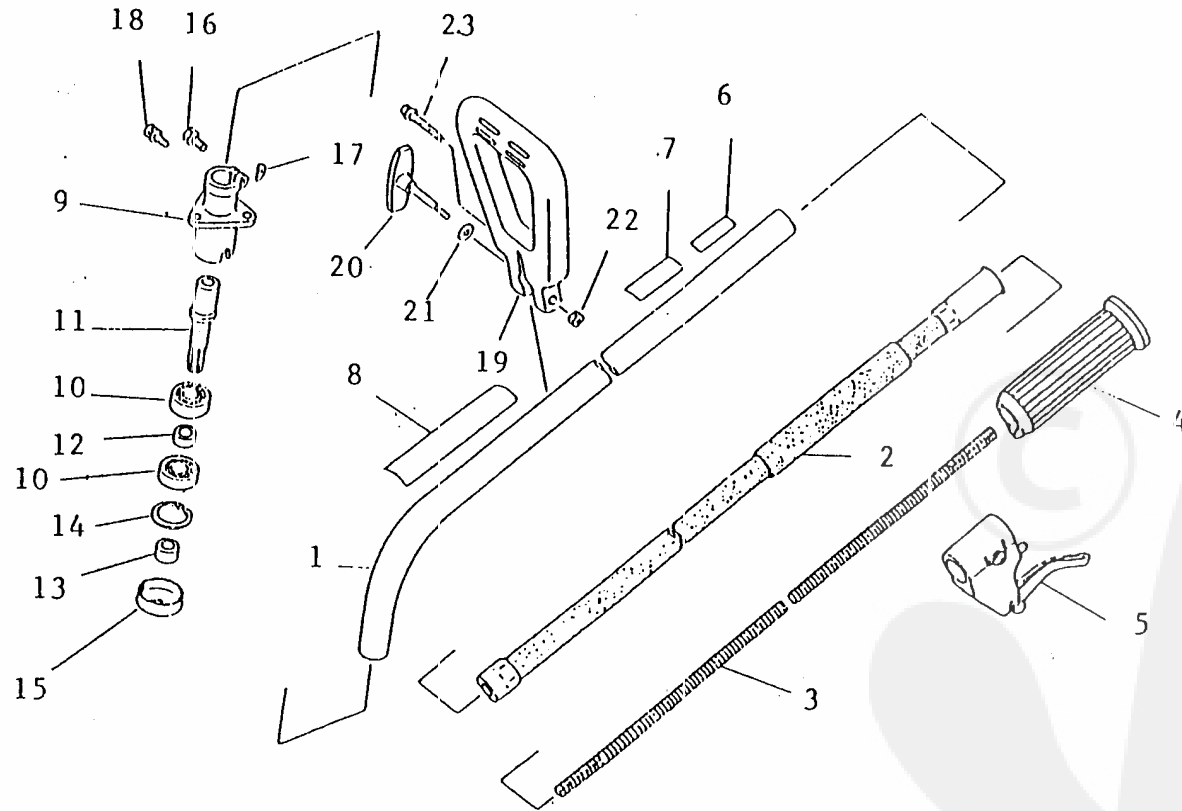

Re: Handle

<<BELGIUM-F20.000080>>

8 . O U T E R   P I P E
H A N D L E

Ref No		Part Name	Part No	Q'ty
		OUTER PIPE ASSY	72030-12001	1
8- 1	*	OUTER PIPE	72030-12111	1
8- 2	*	FLEXIBLE LINER	72030-12120	1
8- 3	*	FLEXIBLE SHAFT	72030-12410	1
8- 4	*	GRIP	72030-12131	1
8- 5	*	THROTTLE LEVER	72030-12310	1
8- 6	*	LABEL, caution	19402-00024	1
8- 7	*	HANDLE LABEL	72017-12150	1
8- 8	*	NAME PLATE	72005-12510	1
		SHAFT CASE ASSY	72030-13100	1
8- 9	*	SHAFT CASE	72030-13110	1
8-10	*	BEARING	02006-06001	2
8-11	*	SHAFT	72030-13120	1
8-12	*	COLLAR-A	72030-13130	1
8-13	*	COLLAR-B	72030-13140	1
8-14	*	SNAP RING	02432-28120	1
8-15	*	HOLDER	72030-13150	1
8-16	*	BOLT	01017-05250	1
8-17	*	SHIM	22000-13420	1
8-18	*	SCREW	01213-05100	1
		HANDLE ASSY	72030-14101	1
8-19	*	HANDLE	72030-14111	1
8-20	*	KNOB	72030-14120	1
8-21	*	WASHER	72030-14130	1
8-22	*	NUT	01500-06051	2