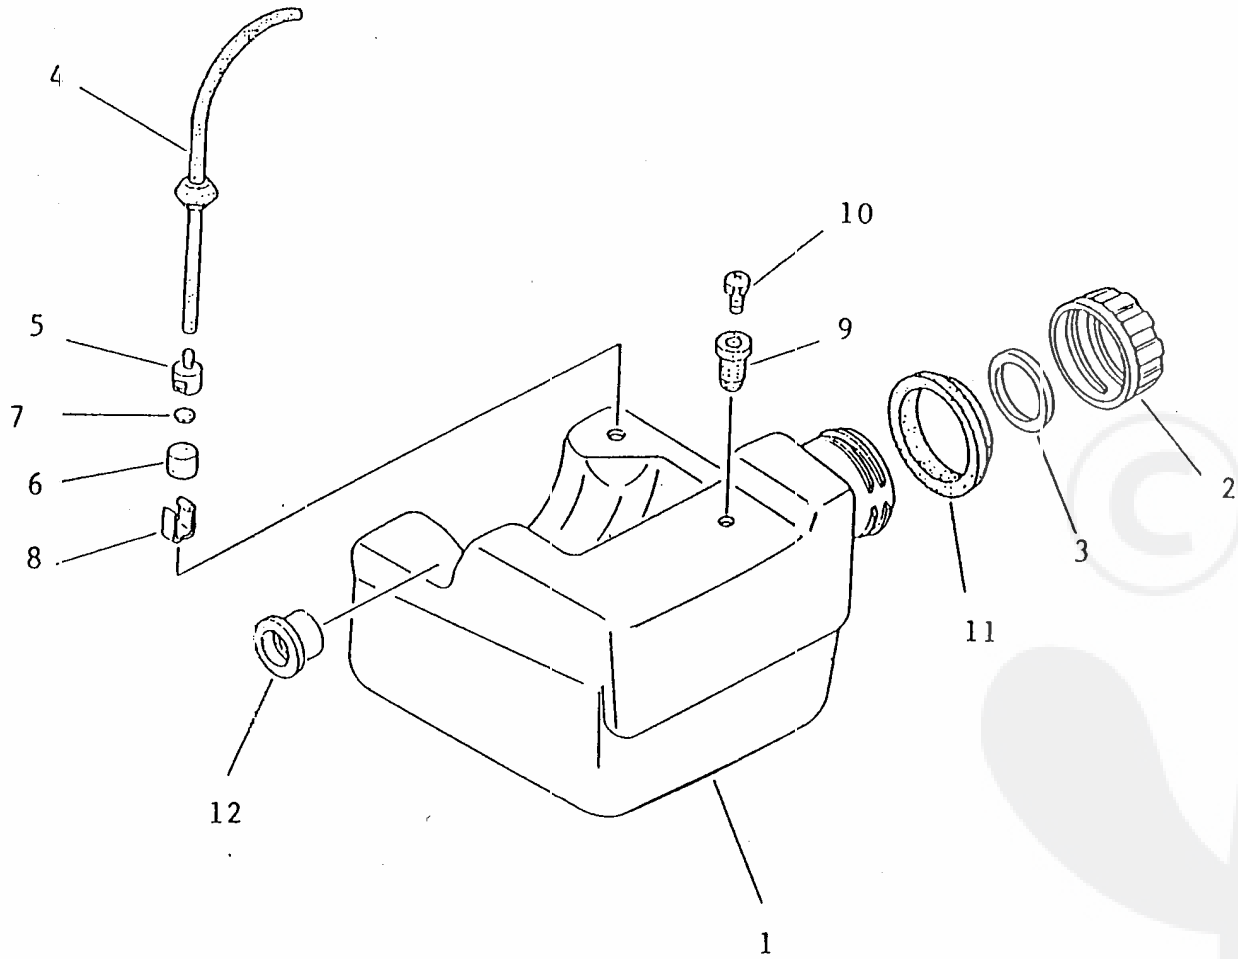

Re: Fuel tank

7. FUEL TANK

Ref No		Part Name	Part No	Qty
		FUEL TANK ASSY	70030-85000	1
7- 1	*	FUEL TANK	70030-85110	1
	*	FUEL CAP ASSY	70030-85200	1
7- 2	**	FUEL CAP	70030-85210	1
7- 3	**	GASKET, fuel cap	70030-85220	1
7- 4	*	FUEL PIPE COMP.	70030-85300	1
	*	FUEL FILTER COMP.	70030-85400	1
7- 5	**	WEIGHT, fuel	70030-85410	1
7- 6	**	FILTER-A	70030-85420	1
7- 7	**	FILTER-B	70030-85430	1
7- 8	**	CLIP, filter	70030-85440	1
	*	BREATHER COMP.	70030-85500	1
7- 9	**	BREATHER BODY	70030-85510	1
7-10	**	SCREW	01211-03060	1
7-11	**	CUSHION	70030-86110	1
7-12	**	CUSHION	70030-86120	1