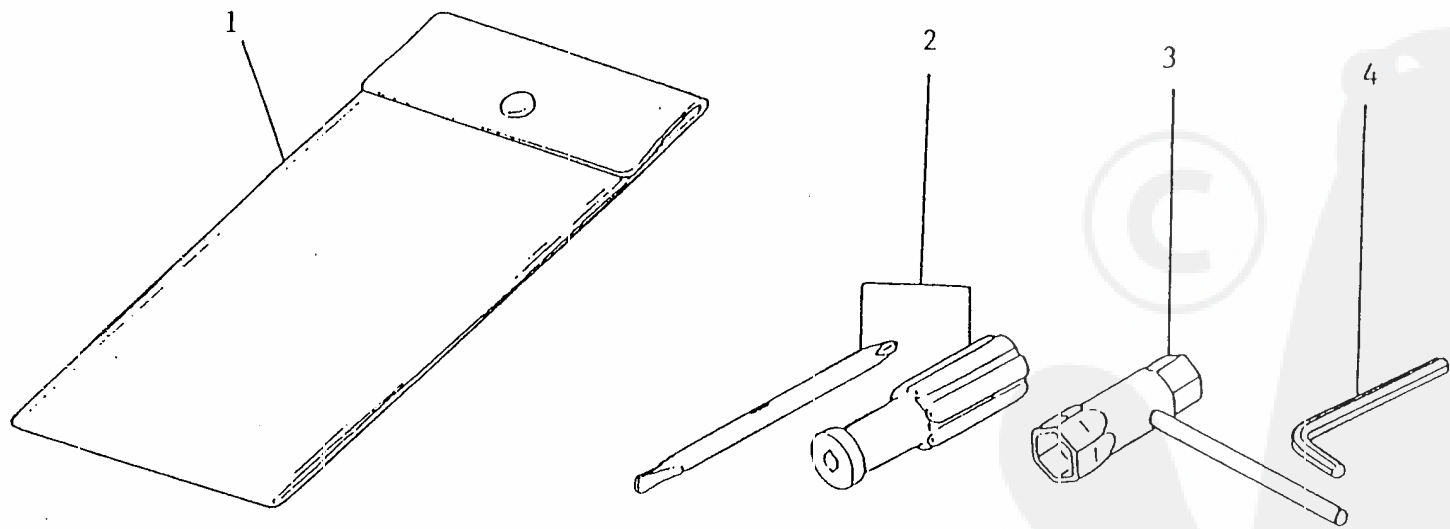

Re: Tool set

- 25 -

<<BELGIUM-F20.000110>>

1 1 . T O O L S E T

Ref No		Part Name	Part No	Q'ty
		TOOL SET	72030-91000	1
11- 1	*	TOOL BAG	72030-91100	1
11- 2	*	DRIVER	22100-91150	1
11- 3	*	PLUG WRENCH	22000-91181	1
11- 4	*	WRENCH	22100-91561	1