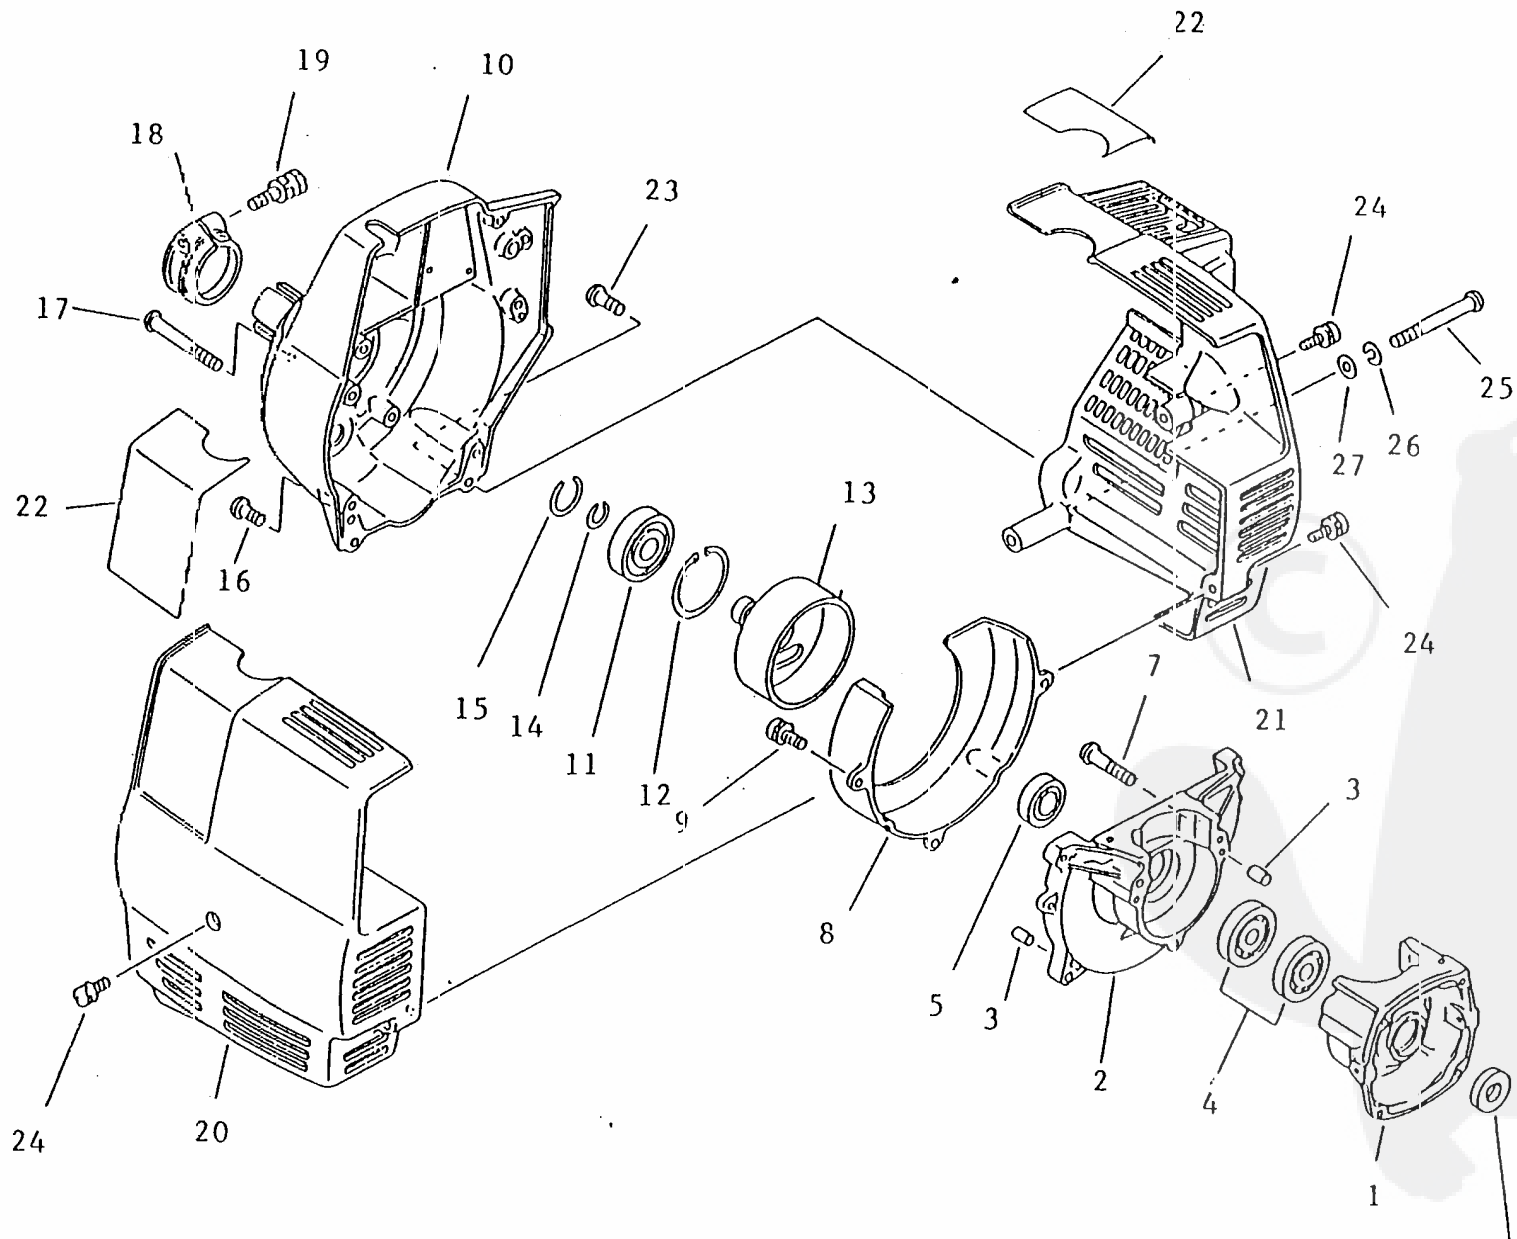

Re: Crankcase , Fan cover

- 3 -

<<BELGIUM-F20.000020>>

2 . C R A N K C A S E
F A N C O V E R

Ref No		Part Name	Part No	Q'ty
		CRANKCASE ASSY	70030-21100	1
2- 1	*	CRANKCASE-S	70030-21110	1
2- 2	*	CRANKCASE-M	70030-21120	1
2- 3	*	DOWEL PIN	70030-21140	4
2- 4	*	BEARING	02030-06001	2
2- 5	*	OIL SEAL	20000-21211	1
2- 6	*	OIL SEAL	70030-21220	1
2- 7	*	SCREW	01210-05250	3
2- 8	*	VOLUTE CASE	70030-21310	1
2- 9	*	SCREW	01213-04120	3
		FAN COVER ASSY	70030-31101	1
2-10	*	FAN COVER	70030-31190	1
2-11	*	BEARING	02006-06201	1
2-12	*	SNAP RING	02432-32120	1
2-13	*	CLUTCH DRUM	70030-31120	1
2-14	*	SNAP RING	20000-31140	1
2-15	*	SNAP RING	70030-31150	1
2-16	*	SCREW	01210-05160	3
2-17	*	SCREW	01210-05500	1
2-18	*	CLAMP	70030-31310	1
2-19	*	BOLT	01017-05250	1
2-20	*	ENGINE COVER-L	70030-32110	1
2-21	*	ENGINE COVER-R	70030-32121	1
2-22	*	NAME PLATE	70030-32170	1
2-23	*	SCREW	01210-05160	3

<<BELGIUM-F20.000021>>

Ref No		Part Name	Part No	Q'ty
2-24	*	SCREW	01213-05250	3
2-25	*	SCREW	01210-05500	2
2-26	*	SPRING WASHER	01600-05131	1
2-27	*	WASHER	01610-05080	1

Re: Piston , Crankshaft

<<BELGIUM-F20.000030>>

3 . P I S T O N
C R A N K S H A F T

Ref No	Part Name	Part No	Q'ty
3- 1	PISTON	70030-41110	1
3- 2	PISTON RING	70030-41210	2
3- 3	PISTON PIN	70030-41310	1
3- 4	SNAP RING	70030-41320	2
3- 5	NEEDLE BEARING-SE	70030-41330	1
3- 6	THRUST WASHER	70030-41340	2
3- 7	CRANKSHAFT ASSY	70030-42000	1
	CLUTCH SHOE ASSY	70000-51103	1
3- 8 *	CLUTCH SHOE	20000-51113	2
3- 9 *	CLUTCH SPRING	70000-51220	1
3-10 *	CLUTCH BOLT	20000-51212	2
3-11 *	WASHER	22100-71430	2