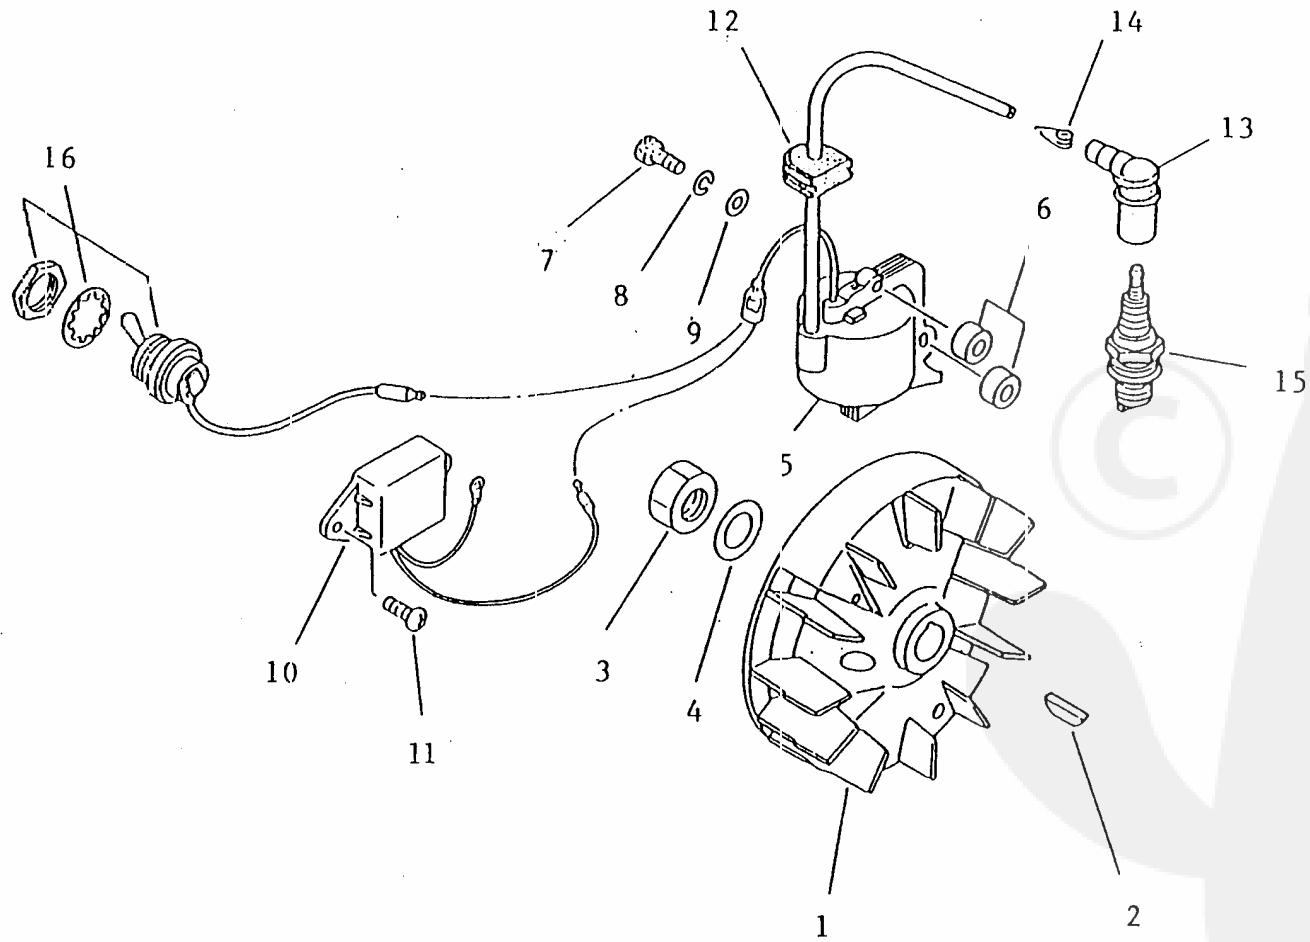

Re: Magneto

<<BELGIUM-F20.000040>>

4 . M A G N E T O

Ref No	Part Name	Part No	Q'ty
4- 1	ROTOR	70030-71201	1
4- 2	WOODRUFF KEY	22100-43210	1
4- 3	NUT	22100-43201	1
4- 4	WASHER	01611-08160	1
4- 5	COIL	70030-71610	1
4- 6	INSULATOR	70030-71620	2
4- 7	BOLT	01020-04200	2
4- 8	SPRING WASHER	01600-04101	2
4- 9	WASHER	20010-71650	2
4-10	UNIT	70030-71711	1
4-11	SCREW	20000-31330	2
4-12	GROMMET	70030-72110	1
4-13	PLUG CAP	20010-72221	1
4-14	SPRING, spark plug	20000-72230	1
4-15	SPARK PLUG	20000-73111	1
4-16	SWITCH	70030-74110	1