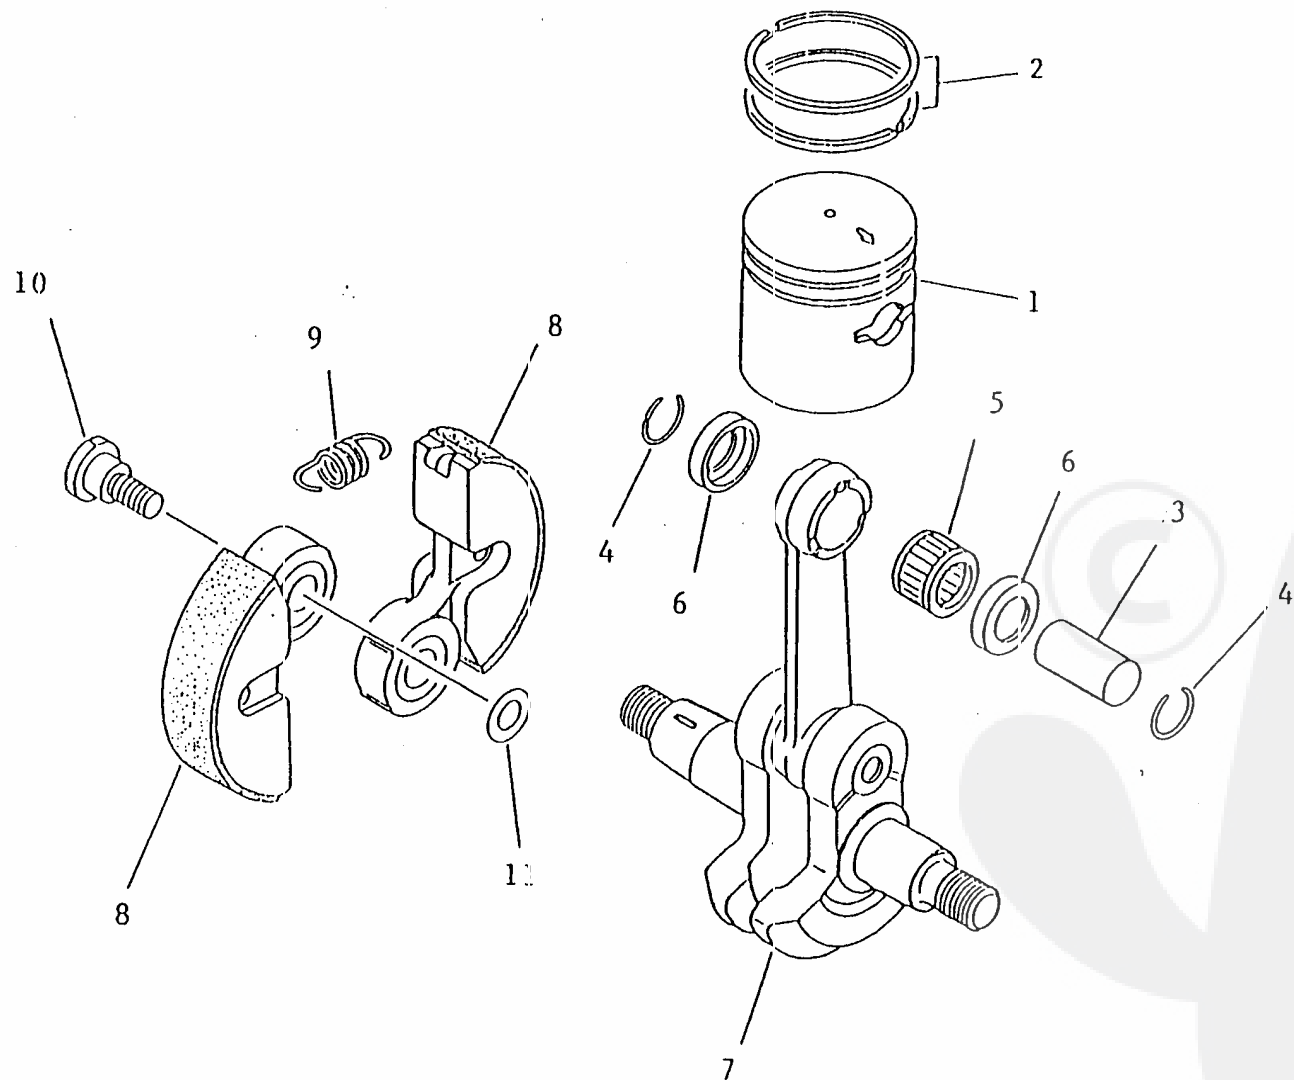

Re: Crankcase , Fan cover

- 3 -

<<BELGIUM-F20.000020>>

2 . C R A N K C A S E
F A N C O V E R

Ref No		Part Name	Part No	Q'ty
		CRANKCASE ASSY	70030-21100	1
2- 1	*	CRANKCASE-S	70030-21110	1
2- 2	*	CRANKCASE-M	70030-21120	1
2- 3	*	DOWEL PIN	70030-21140	4
2- 4	*	BEARING	02030-06001	2
2- 5	*	OIL SEAL	20000-21211	1
2- 6	*	OIL SEAL	70030-21220	1
2- 7	*	SCREW	01210-05250	3
2- 8	*	VOLUTE CASE	70030-21310	1
2- 9	*	SCREW	01213-04120	3
		FAN COVER ASSY	70030-31101	1
2-10	*	FAN COVER	70030-31190	1
2-11	*	BEARING	02006-06201	1
2-12	*	SNAP RING	02432-32120	1
2-13	*	CLUTCH DRUM	70030-31120	1
2-14	*	SNAP RING	20000-31140	1
2-15	*	SNAP RING	70030-31150	1
2-16	*	SCREW	01210-05160	3
2-17	*	SCREW	01210-05500	1
2-18	*	CLAMP	70030-31310	1
2-19	*	BOLT	01017-05250	1
2-20	*	ENGINE COVER-L	70030-32110	1
2-21	*	ENGINE COVER-R	70030-32121	1
2-22	*	NAME PLATE	70030-32170	1
2-23	*	SCREW	01210-05160	3

<<BELGIUM-F20.000021>>

Ref No		Part Name	Part No	Q'ty
2-24	*	SCREW	01213-05250	3
2-25	*	SCREW	01210-05500	2
2-26	*	SPRING WASHER	01600-05131	1
2-27	*	WASHER	01610-05080	1

Re: Piston , Crankshaft

<<BELGIUM-F20.000030>>

3 . P I S T O N
C R A N K S H A F T

Ref No	Part Name	Part No	Q'ty
3- 1	PISTON	70030-41110	1
3- 2	PISTON RING	70030-41210	2
3- 3	PISTON PIN	70030-41310	1
3- 4	SNAP RING	70030-41320	2
3- 5	NEEDLE BEARING-SE	70030-41330	1
3- 6	THRUST WASHER	70030-41340	2
3- 7	CRANKSHAFT ASSY	70030-42000	1
	CLUTCH SHOE ASSY	70000-51103	1
3- 8 *	CLUTCH SHOE	20000-51113	2
3- 9 *	CLUTCH SPRING	70000-51220	1
3-10 *	CLUTCH BOLT	20000-51212	2
3-11 *	WASHER	22100-71430	2