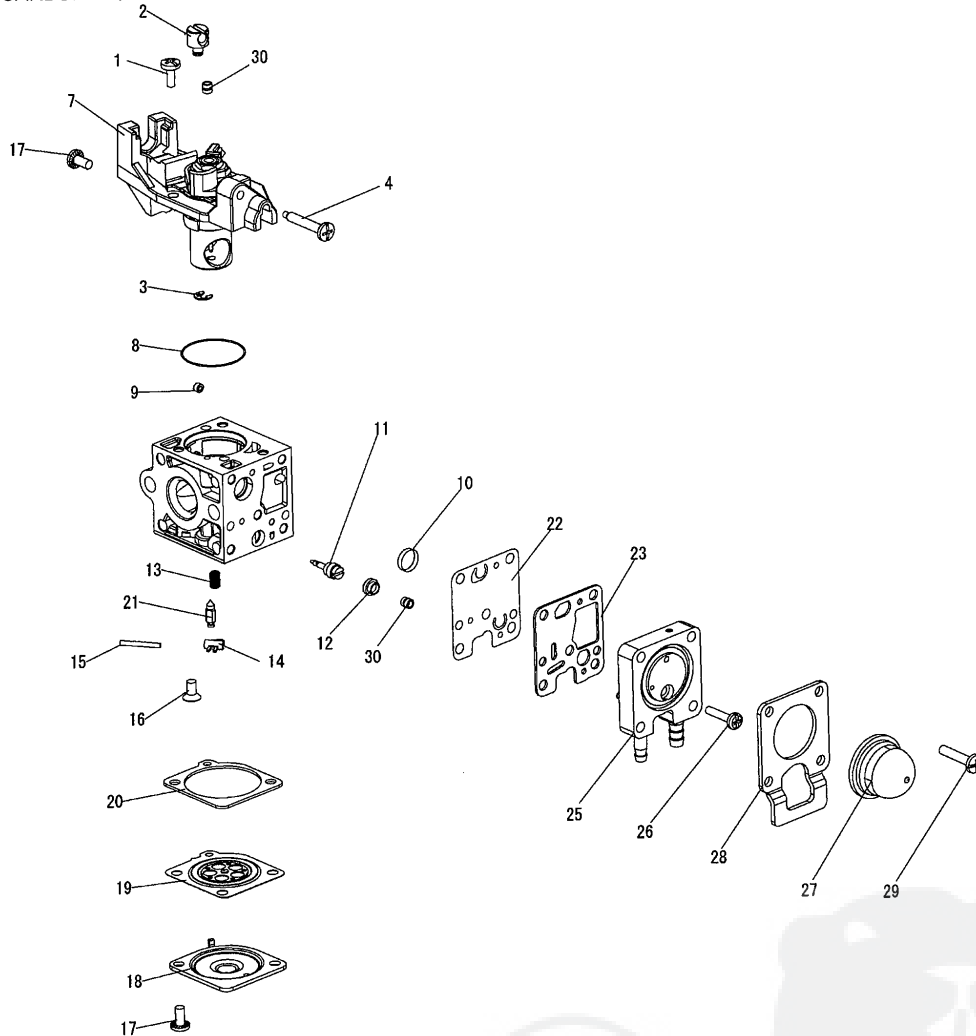

T225S

CARBURETOR

CARBURETOR

Key	Lv	Part no.	Part description	Quantity
		A021-001690	CARBURETOR,DIAPHRAGM	1
1	+	125344-13931	SCREW	3
2	+	P005-002090	POST	1
3	+	P005-000190	E-RING	1
4	+	P005-000100	SCREW,THROTTLADJUST	1
7	+	P005-002050	COVER ASY, ROTOR	1
8	+	P005-000280	O-RING	1
9	+	P005-001000	ROLLER, GUIDE	1