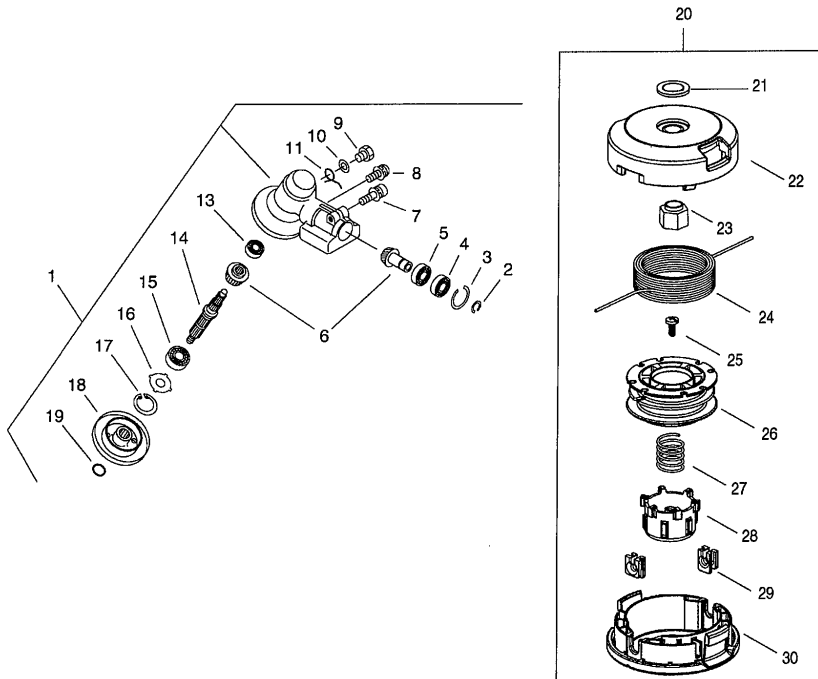

T225S

PartsList Master - -

Page 1 of 2

GEAR CASE

GEAR CASE

Key	Lv	Part no.	Part description	Quantity
1		P021-005785	HOUSING ASY,GEAR	1
2	+	900706-00010	CIRCLIP 10	1
3	+	900702-00022	CIRCLIP 22	1
4	+	900858-06900	BEARING, BALL 6900Z	1
5	+	900855-06900	BEARING, BALL 6900	1
6	+	610300-42330	GEAR SET	1
7	+	91118-06025	BOLT	1
8	+	900242-05010	SCREW 5*10	1
9	+	610434-50031	BOLT 8* 8	1
10	+	900603-50008	WASHER	1
11	+	V452-001310	SPRING,TORSION	1
13	+	900810-00626	BEARING, BALL 626	1
14	+	610310-56831	SHAFT, P.T.O.	1
15	+	900812-06201	BEARING, BALL 6201	1
16	+	610444-56830	WASHER	1
17	+	900702-00032	CIRCLIP 32	1
18	+	C535-000001	FIXTURE,BLADE	1
19	+	900720-00012	O-RING 12	1
20		X047-000560	CUTTER,ASM LINE	1