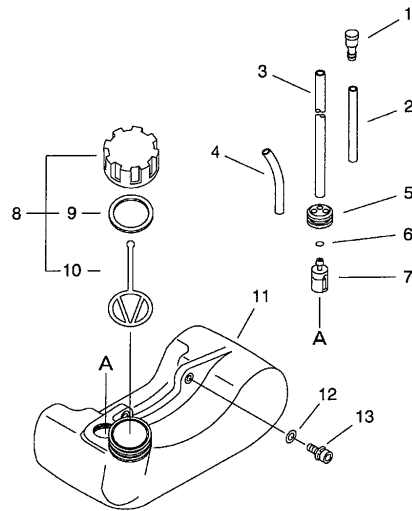

T225S

PartsList Master - -

Page 1 of 2

FUEL TANK

T225S

FUEL TANK

Key	Lv	Part no.	Part description	Quantity
1		A356-000031	VALVE,CHECK	1
2		V471-001200	PIPE	1
3		V471-001190	PIPE	1
4		132012-56030	PIPE	1
5		132115-46730	GROMMET, FUEL	1
6		132013-09820	CLIP	1
7		131205-07320	STRAINER, FUEL	1
8		P021-035680	FUEL CAP ASY	1
9	+	131016-55830	GASKET, FUEL CAP	1
10	+	A365-000060	CONNECTOR,CAP	1
11		A350-000480	TANK, FUEL	1
12		900603-00005	WASHER 5	2
13		91118-05020	BOLT	2