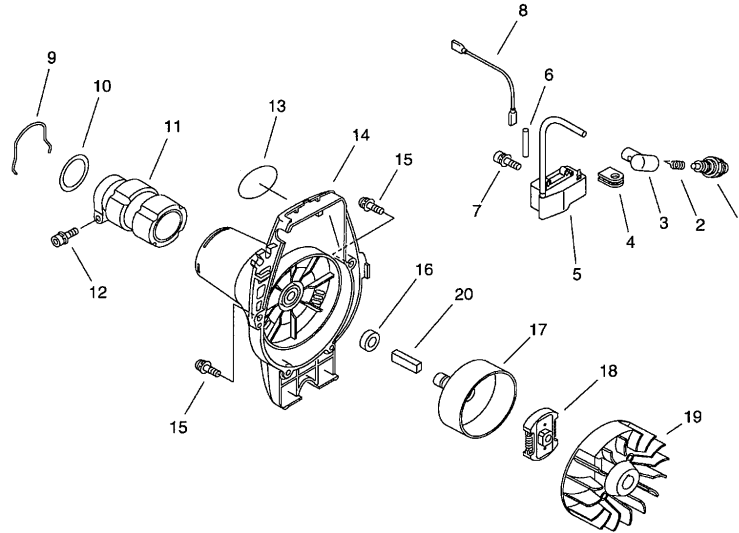

T225S

PartsList Master - -

Page 1 of 2

MAGNETO

T225S

MAGNETO

Key	Lv	Part no.	Part description	Quantity
1		A425-000000	SPARKPLUG	1
2		159011-03432	COIL, SPARK PLUG	1
3		159012-03433	CAP, SPARK PLUG	1
4		156112-40630	GROMMET	1
5		A411-000140	COIL,IGNITION	1
6		V475-003960	TUBE	1
7		900162-04020	BOLT, H.S. 4*20	2
8		162010-52830	LEAD, GROUND	1
9		660316-55630	CLIP	1
10		V315-000030	WASHER,CIRCULAR 30	1
11		A575-000110	FIXTURE,MAIN PIPE	1
12		91118-05028	BOLT	1
13				1
14				1
15		91363-04016	SCREW	3
16		175313-20430	RING, FELT	1
17		175005-44331	DRUM, CLUTCH	1
18		175000-56831	CLUTCH ASSEMBLY	1
19		A409-000210	ROTOR,MAGNETO	1
20		V376-000990	SPACER	1