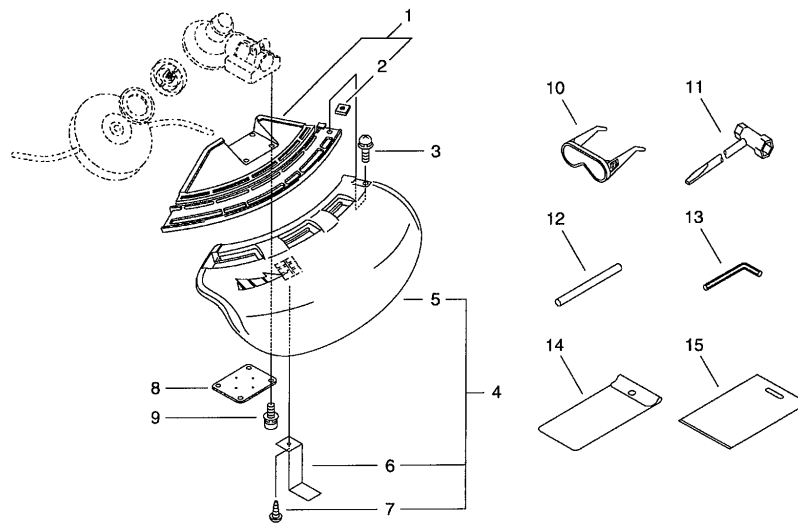

T225S

PartsList Master - -

Page 1 of 2

BEARING CASE, SHIELD

T225S

PartsList Master - -

Page 2 of 2

BEARING CASE, SHIELD

Key	Lv	Part no.	Part description	Quantity
1				1
2	+	900565-00005	NUT	1
3		900242-05018	SCREW 5*18	1
4		P021-034372	SHIELD KIT	1
5	+			1
6	+	C554-000000	KNIFE, CORD	1
7	+	900252-05012	SCREW 5*12	1
8		C552-000200	PLATE, SHIELD	1
9		V203-001980	BOLT, 5	4
10		X690-000050	GOGGLE	1
11		895410-02830	WRENCH, W/S. DRIVER	1
12		X606-000080	TOOL, BAR	1
13		895610-00130	L-WRENCH (4MM)	1
14		898510-39130	BAG, TOOL	1
15		X698-000040	TOOL, CASE	1

<https://plist.yamabiko-corp.co.jp/PartsList/PartsListExhibit/plmG0570.html?ASSYNO=C-...> 25-7-2011