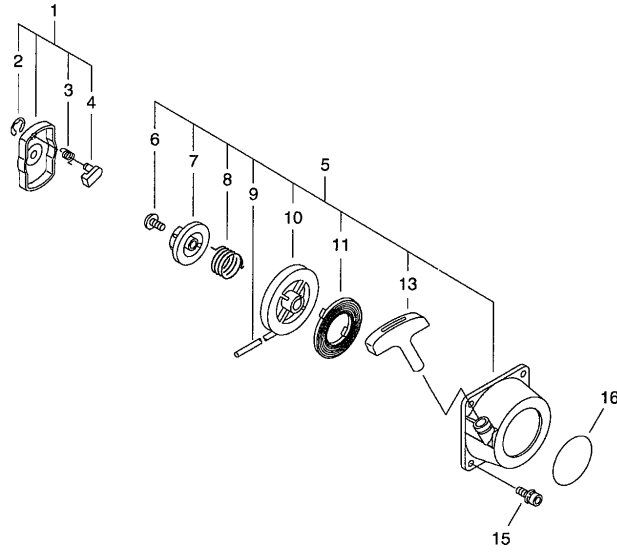

T225S

PartsList Master - -

Page 1 of 2

RECOIL STARTER

T225S

RECOIL STARTER

Key	Lv	Part no.	Part description	Quantity
1		A052-000180	PULLEY,ASM STARTER	1
2	+	P022-002100	E-RING	2
3	+	177234-12220	SPRING, PAWL	2
4	+	P022-006850	PAWL, STARTER	2
5		A051-001410	STARTER,RECOIL ASY	1
6	+	177236-61830	SCREW	1
7	+	P022-008280	PLATE, CAM	1
8	+	P022-008270	SPRING,DAMPER	1
9	+	P022-025730	ROPE, STARTER	1
10	+	P022-006830	DRUM	1
11	+	P022-019680	SPRING, SPIRAL	1
13	+	P022-023170	GRIP, STARTER	1
15		V202-000090	BOLT,4	2
16				1