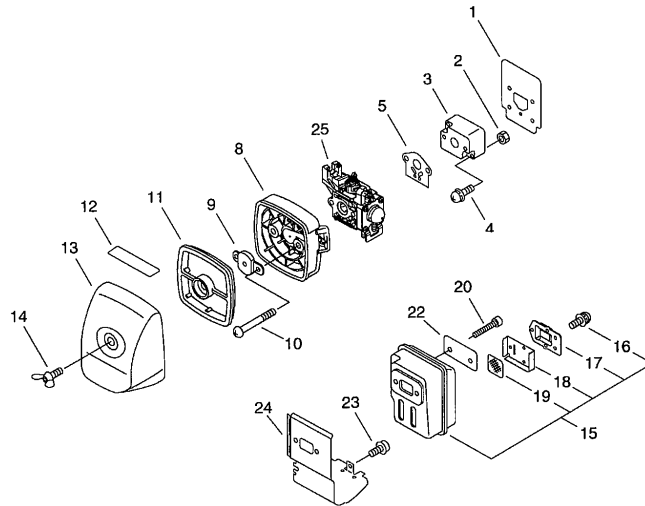

T225S

PartsList Master - -

Page 1 of 2

AIR CLEANER, MUFFLER

T225S

AIR CLEANER, MUFFLER

Key	Lv	Part no.	Part description	Quantity
1		130010-42032	GASKET,INTAKE	1
2		900500-00005	NUT 5	2
3		130017-44331	INSULATOR	1
4		900238-05022	SCREW 5*22	2
5		130010-13410	GASKET, INTAKE	1
8				1
9		129011-52730	PLATE, PREVENT	1
10		900220-05065	SCREW 5*65	2
11		A226-001410	ELEMENT,AIR FILTER	1
12		890332-52730	LABEL, CHOKE	1
13		130313-05863	LID, AIR CLEANER	1
14		210417-52730	BOLT, WING	1
15		P021-016641	MUFFLER ASY	1
16	+	91367-04010	SCREW	5
17	+	A313-000600	GUIDE,EXH	1
18	+	V104-001760	GASKET,EXHAUST	1
19	+	145862-40630	SCREEN, MUFFLER	1
20		900105-05055	BOLT, H.S. 5*55	2
22		V150-000371	PLATE,EYE	1
23		91121-04008	BOLT, FLANGE	1
24		V104-000500	GASKET,EXHAUST	1
25		A021-001690	CARBURETOR,DIAPHRAGM	1